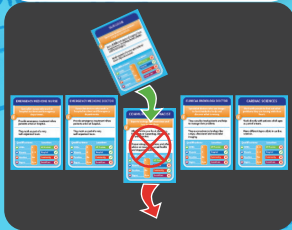

ROLL THE DICE

Move forward

Where did you land?

**Go back/
forward!**

Move back or forward
the number of squares
indicated.

**Quiz
Card!**

Someone from the team
on your left should take a
Quiz Card, read out the
question and check the
answer your team gives.

**Correct answer: Win a
bonus Role Card!**

Add the card to your
set. Already got 5?
Discard one!

**Wrong answer: no
reward**

**Event
Card!**

Someone from the
team on your left
should take an Event
Card and read out the
scenario.

Have you got enough
relevant Role Cards to
deal with the scenario?

**Yes: Great! Show us
who would be
involved while the
other team checks
your answer.**

**Move forward 4!
You've effectively
dealt with an event.**